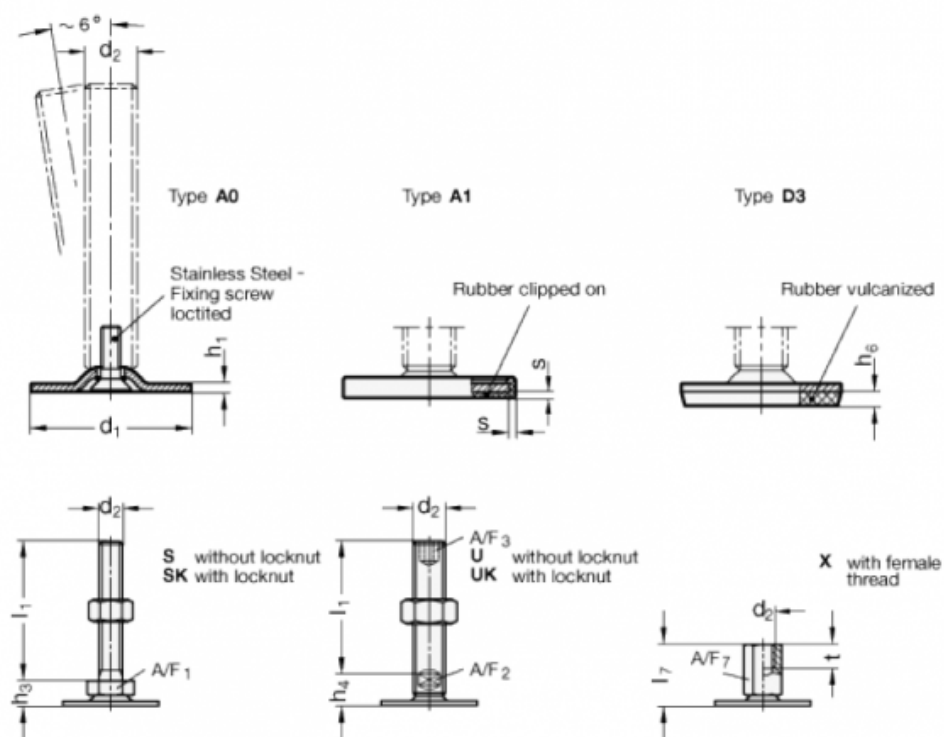

# Data Sheet

Article number: 204060M12125A0SK  
 Description: E+G levelling foot  
 GN 40-60-M12-125-A0-SK  
 Note: SK With nut, External hexagon at the bottom

## Measures

- A/F1 = 17
- d1 = 60
- d2 = M12
- h1 = 2.5
- h3 = 11
- h6 =
- l1 = 125
- s =